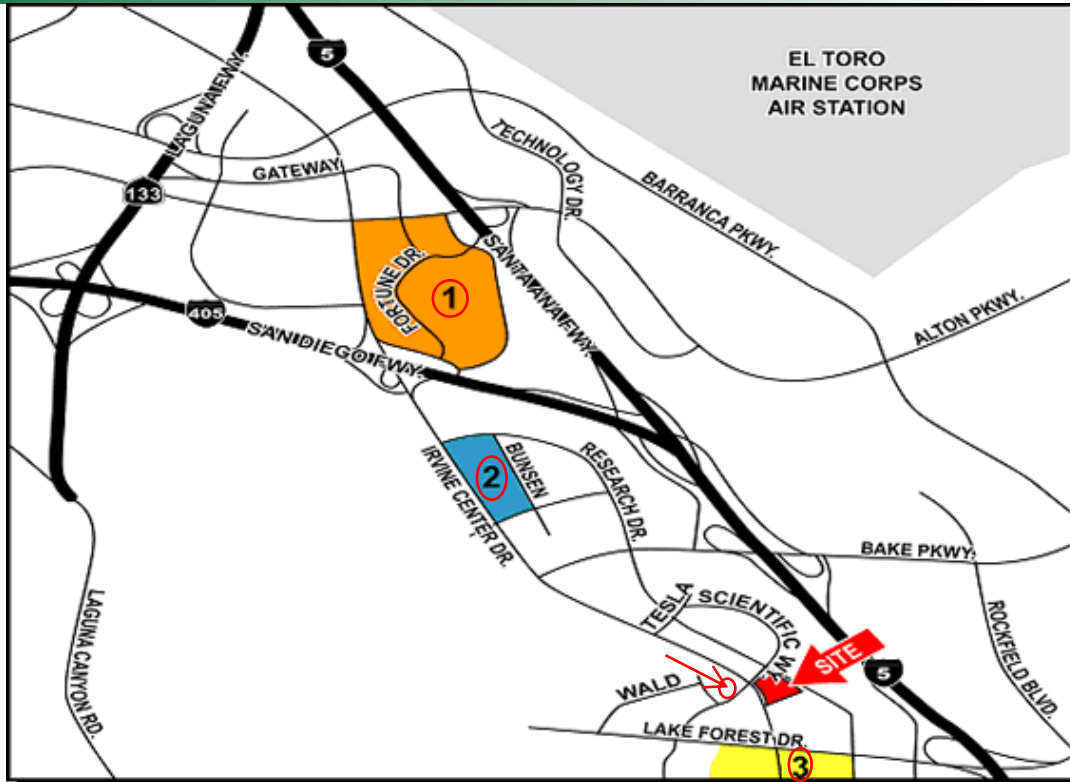

Frank kao 949-856-9857
www.frankkao.com

Microsoft
Virtual Earth

© 2004 Microsoft Corporation © 2005 Photometry International Corp.

AMENITIES

① IRVINE SPECTRUM CENTER

Restaurants - Dining
 Champps Americana
 The Cheesecake Factory
 Crazy Horse Steakhouse
 The Fish Market
 Fox Sports Grill
 Javier's Grill & Cantina
 Johnny Rockets
 Maki Maki
 Nara Nara
 P.F. Chang's China Bistro
 Red Robin
 Rock Bottom Brewery
 Thaifoon
 Yardhouse