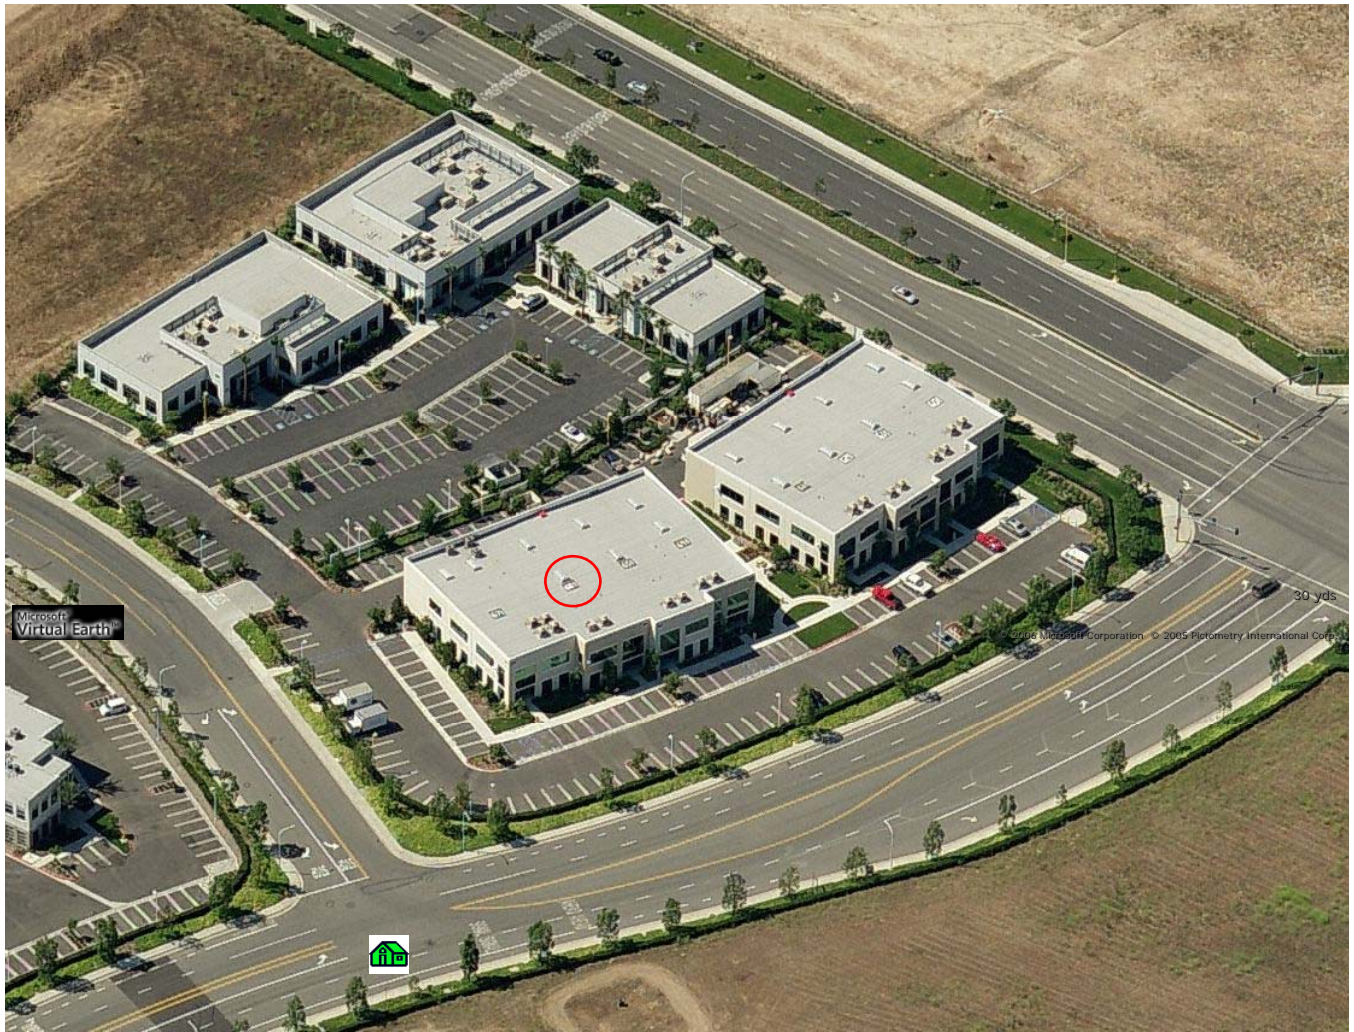

Microsoft
Virtual Earth