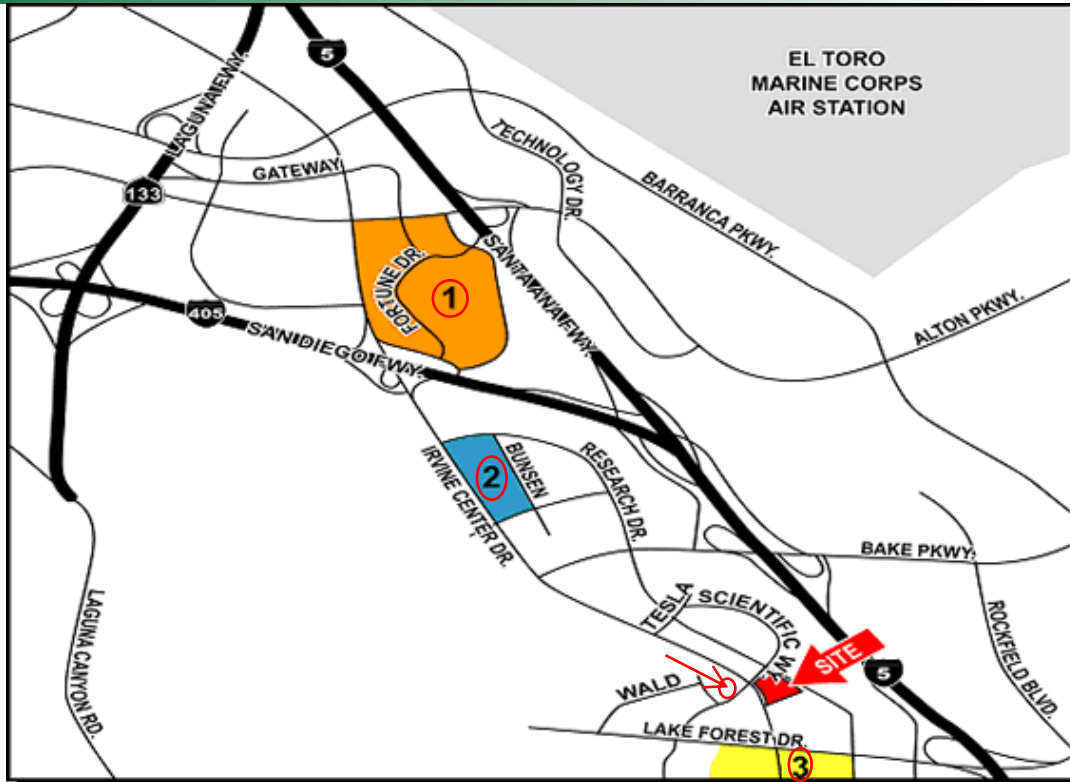

AMENITIES

① IRVINE SPECTRUM CENTER

Restaurants - Dining
Champps Americana
The Cheesecake Factory
Crazy Horse Steakhouse
The Fish Market
Fox Sports Grill
Javier's Grill & Cantina
Johnny Rockets
Maki Maki
Nara Nara
P.F. Chang's China Bistro
Red Robin
Rock Bottom Brewery
Thaifoon
Yardhouse

Restaurants-Casual/Take Out
Auntie Anne's Pretzels
Ben & Jerry's Ice Cream
California Candy Creations
Cento & Fanti
Charlie Kabob
Charley's Grilled Subs
Cold Stone Creamery
Creperia de Paris
Diedrich Coffee
Funnel Factory
Golden Spoon
Jamba Juice

Jodi Maroni's
Kelly's Coffee & Fudge
McDonalds
Mondeo
Mrs. Field's
Pasta Bravo
Rollerz
Rubio's
Tea Station
Twin Dragon
Wahoo's
Wasabi
Wetzels Pretzels

Entertainment
Dave & Busters
Edwards 21 MegaPlex
Improv Comedy Club
Palm Reading & Psychic
Sing Sing

Major Retailers
Anchor Blue
AT&T Wireless
Barnes & Noble
Cingular Wireless
Ritz Camera
Robinsons May
Sketchers
Sunglass Hut
T-Mobile

② BUNSEN BUSINESS CENTER

24 Hour Fitness
7 Eleven / Citgo Gasoline
Burger King
Jonathan Martin Salon
La Salsa Mexican Grill
Nutri-Sport
Philly's Sandwich Grill
Waipahu Don's

③ LAGUNA HILLS CENTER

3D Signs
Appreciation Products
Blink Optometry
Box Connection
Chevron Gasoline
Cleaners
Copy Force
Kinko's
Letters & Logos Sign Co.
Mail-Biz Plus Stationers
McDonald's
New York Deli
Pacific Packaging Solutions
Printex
Saddleback Valley Printing
Smiling Nails
Solomon's Bakery
Subway
Spectrum Tan